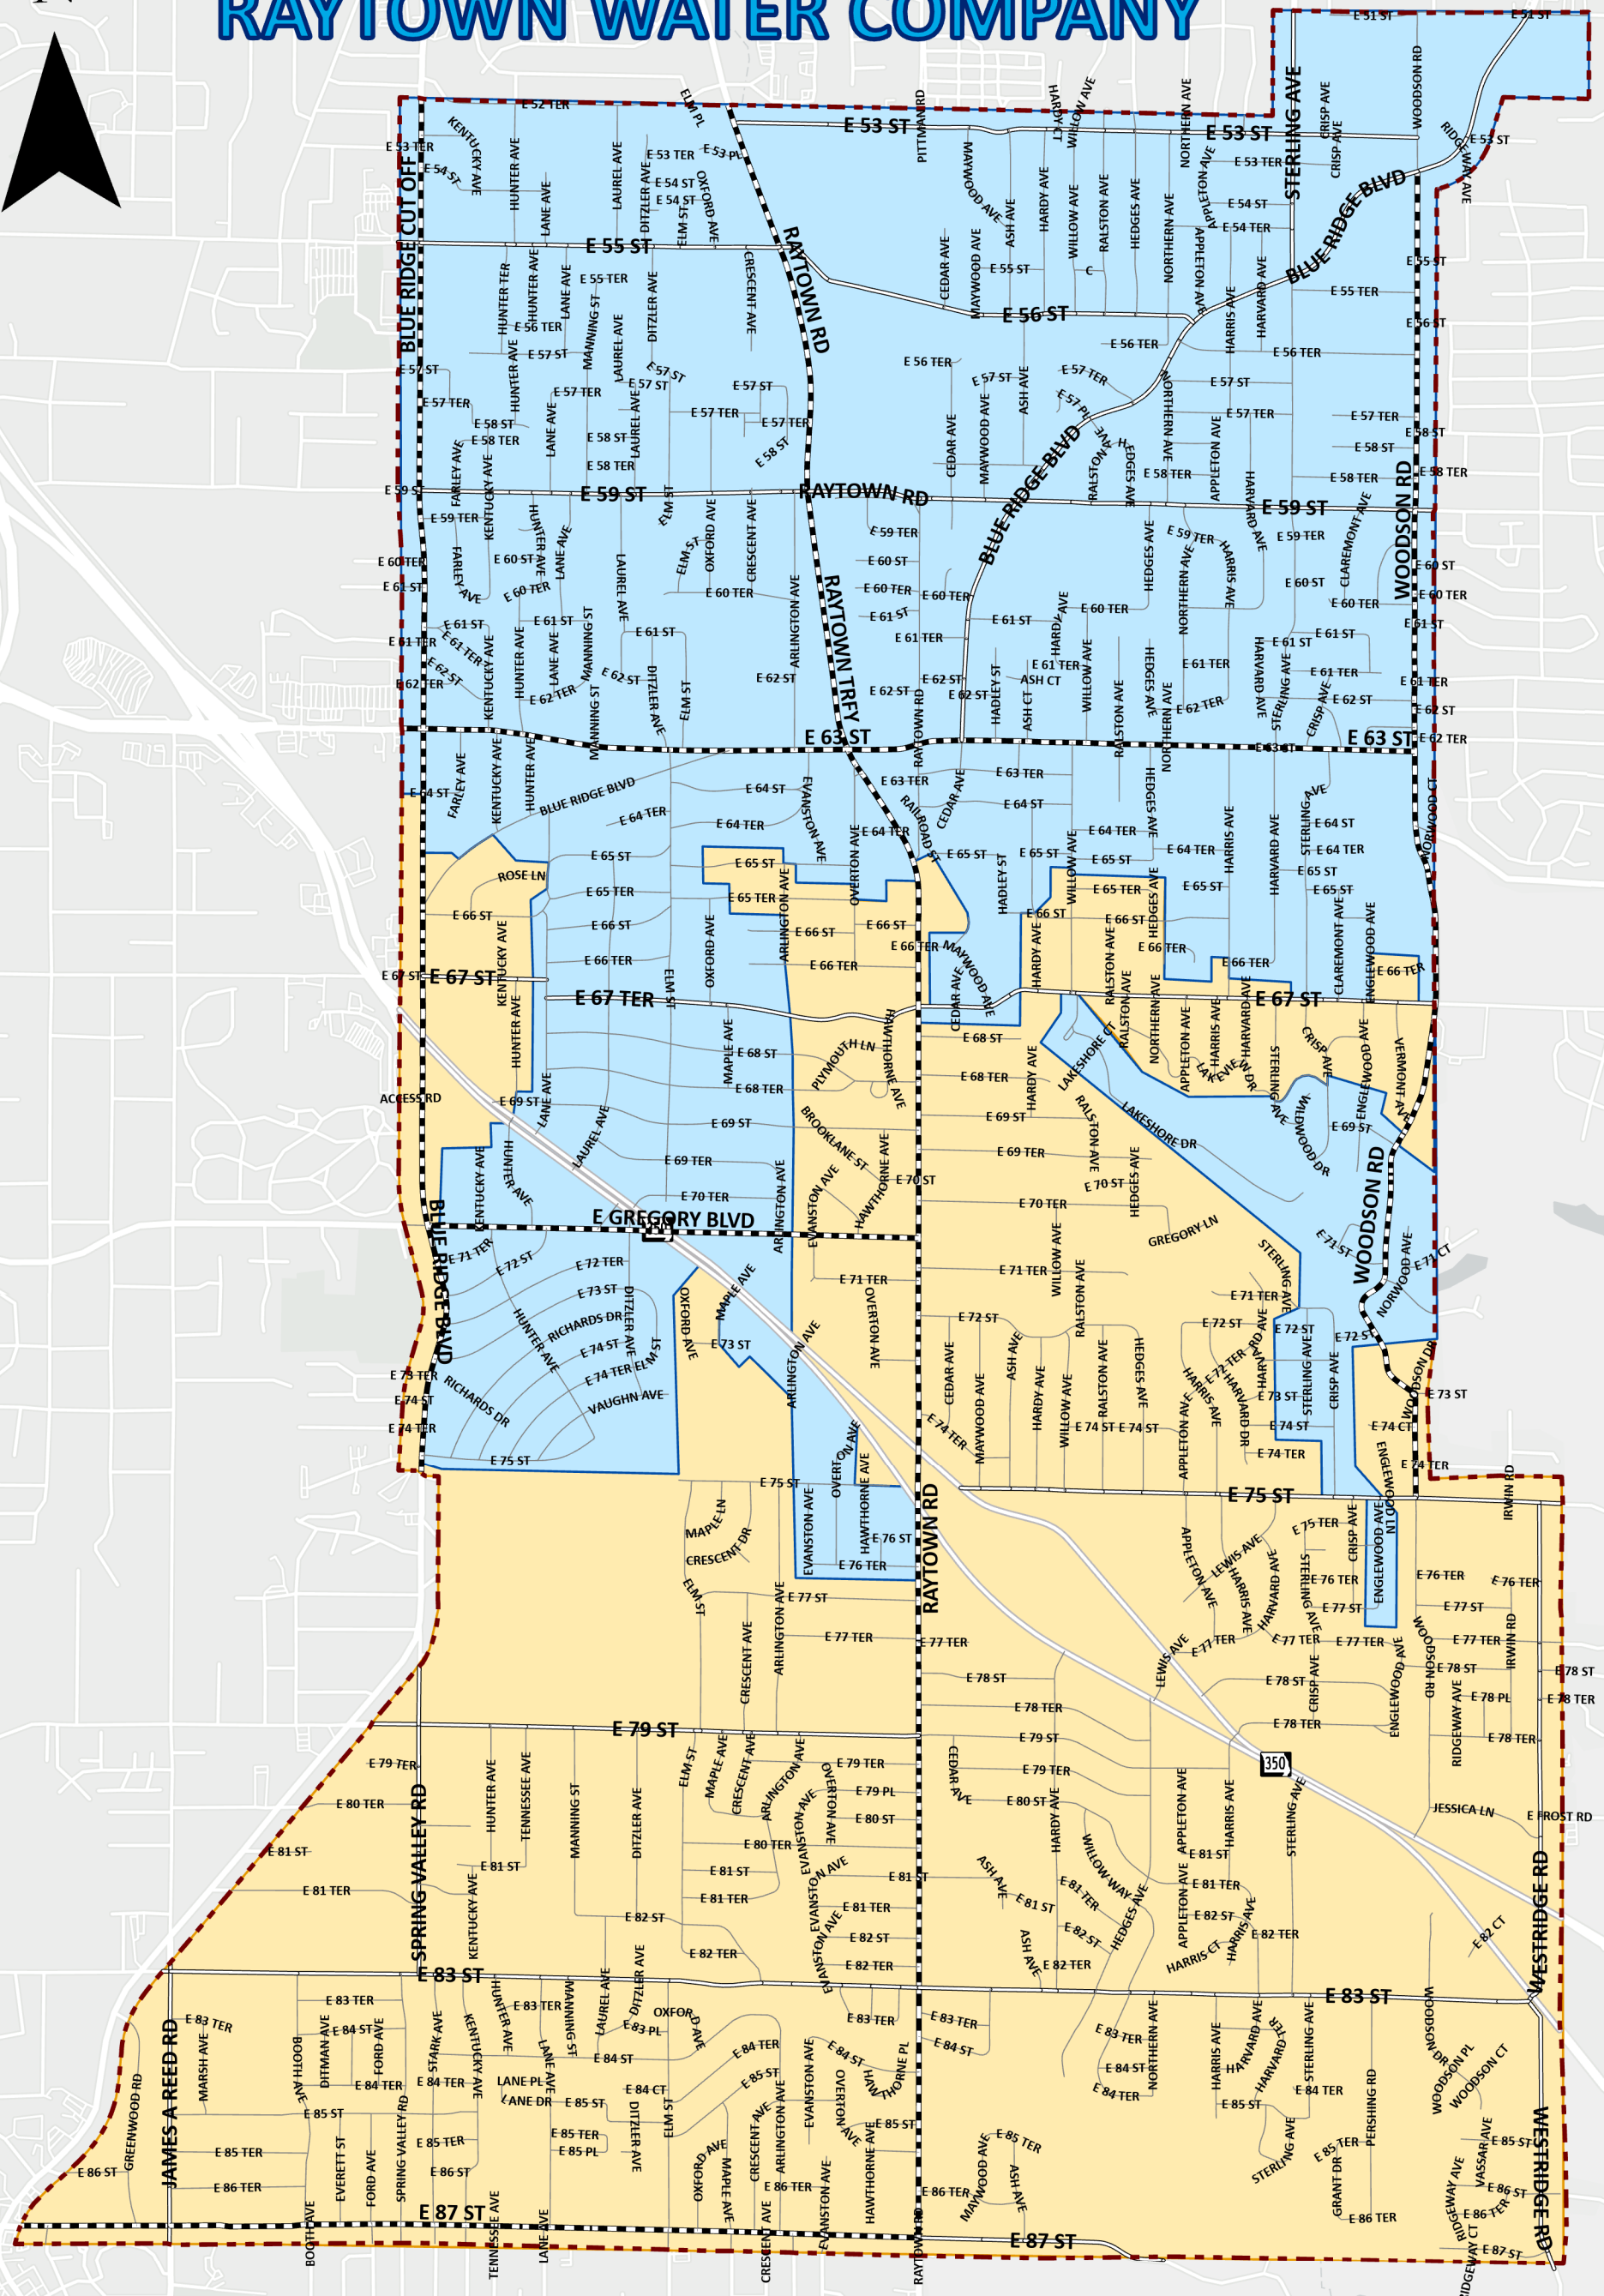

RAYTOWN WATER COMPANY

PUBLIC WATER SUPPLY DISTRICT #2

City of Lees Summit, Missouri, Dept of Planning, Missouri, HERE, Garmin, SafeGraph, GeoTechnologies, Inc, METI/NASA, USGS, EPA, NPS, US Census Bureau, USDA

WATER SERVICE AREAS IN RAYTOWN